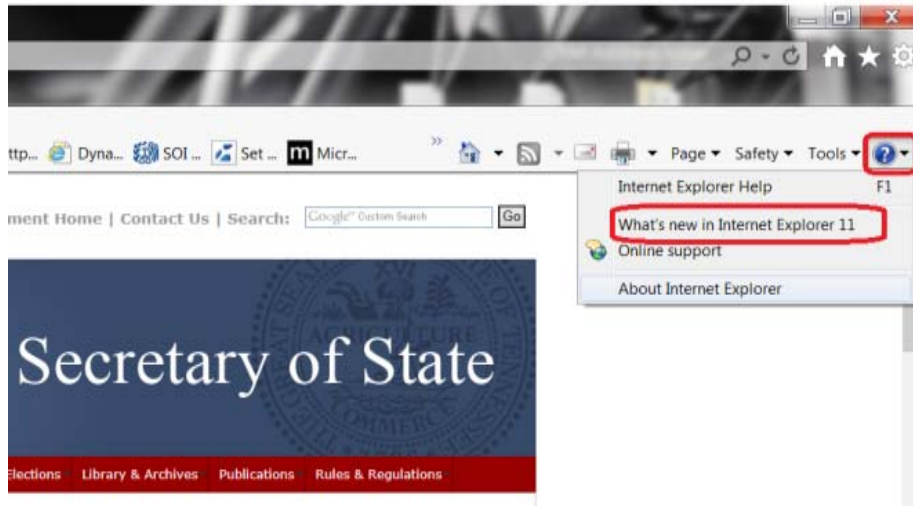

How to tell which version of Internet Explorer is being used:

- o In Internet Explorer, click the blue question mark, then in the dropdown you should see “What’s new in Internet Explorer ###” If you are using version 11, ## will equal 11, like below: